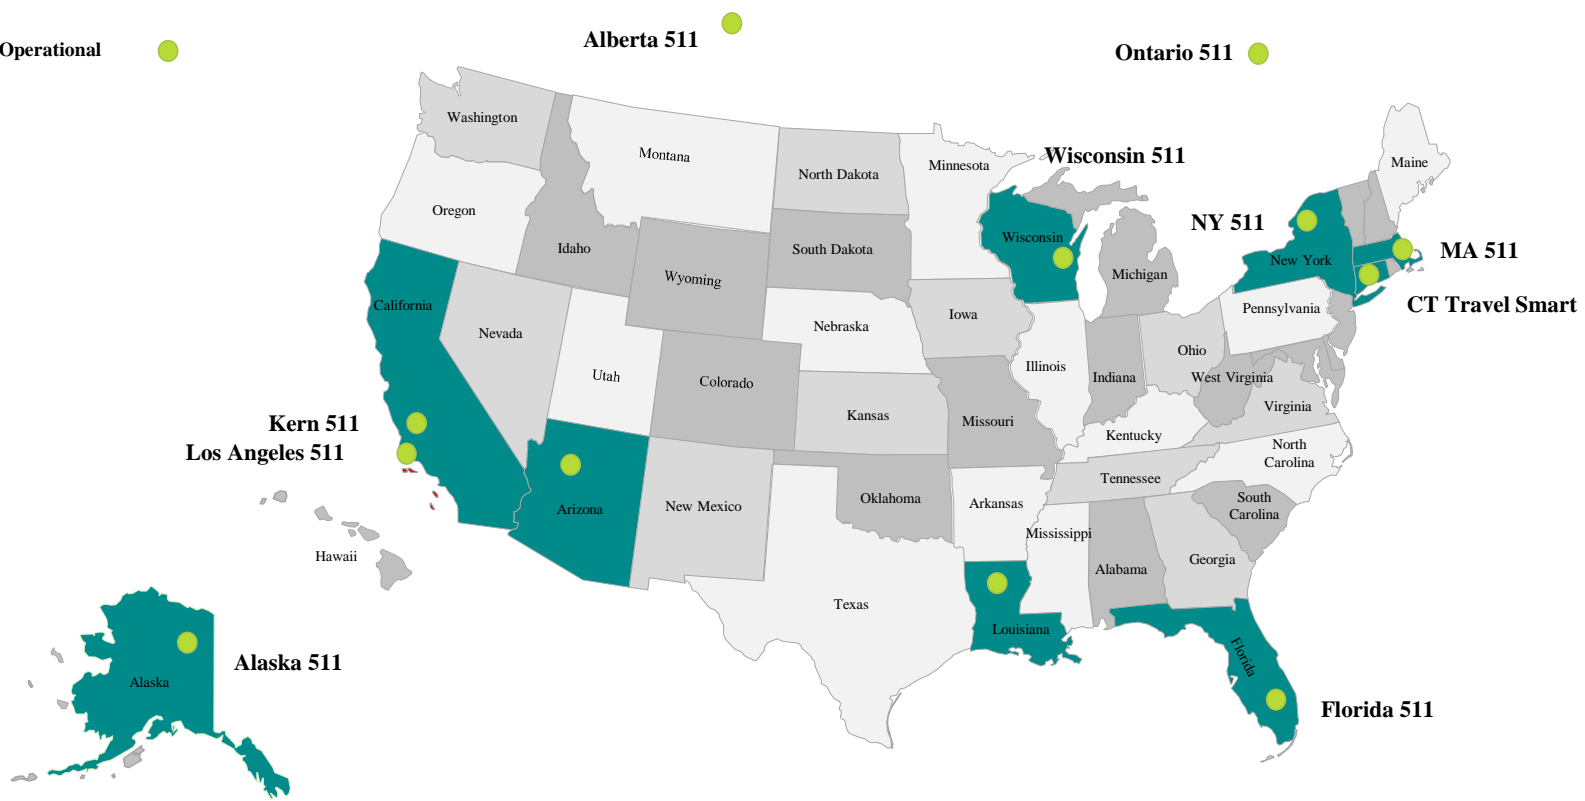

TRAVELiQ

BY IBI GROUP

Alaska 511 Traveler Information System

AKDOT & PF

Established in 1974, IBI Group now has over 60 offices throughout North America, Asia, the Middle East, and South America, employing over 2,600 professionals.

Intelligence : Transportation, Systems, Communications

Buildings : Architecture & Civil Engineering

Infrastructure : Land Planning & Urban Design

Currently Operational ●

South Africa Trav Info ●

IBI Group
AK DOT & PF